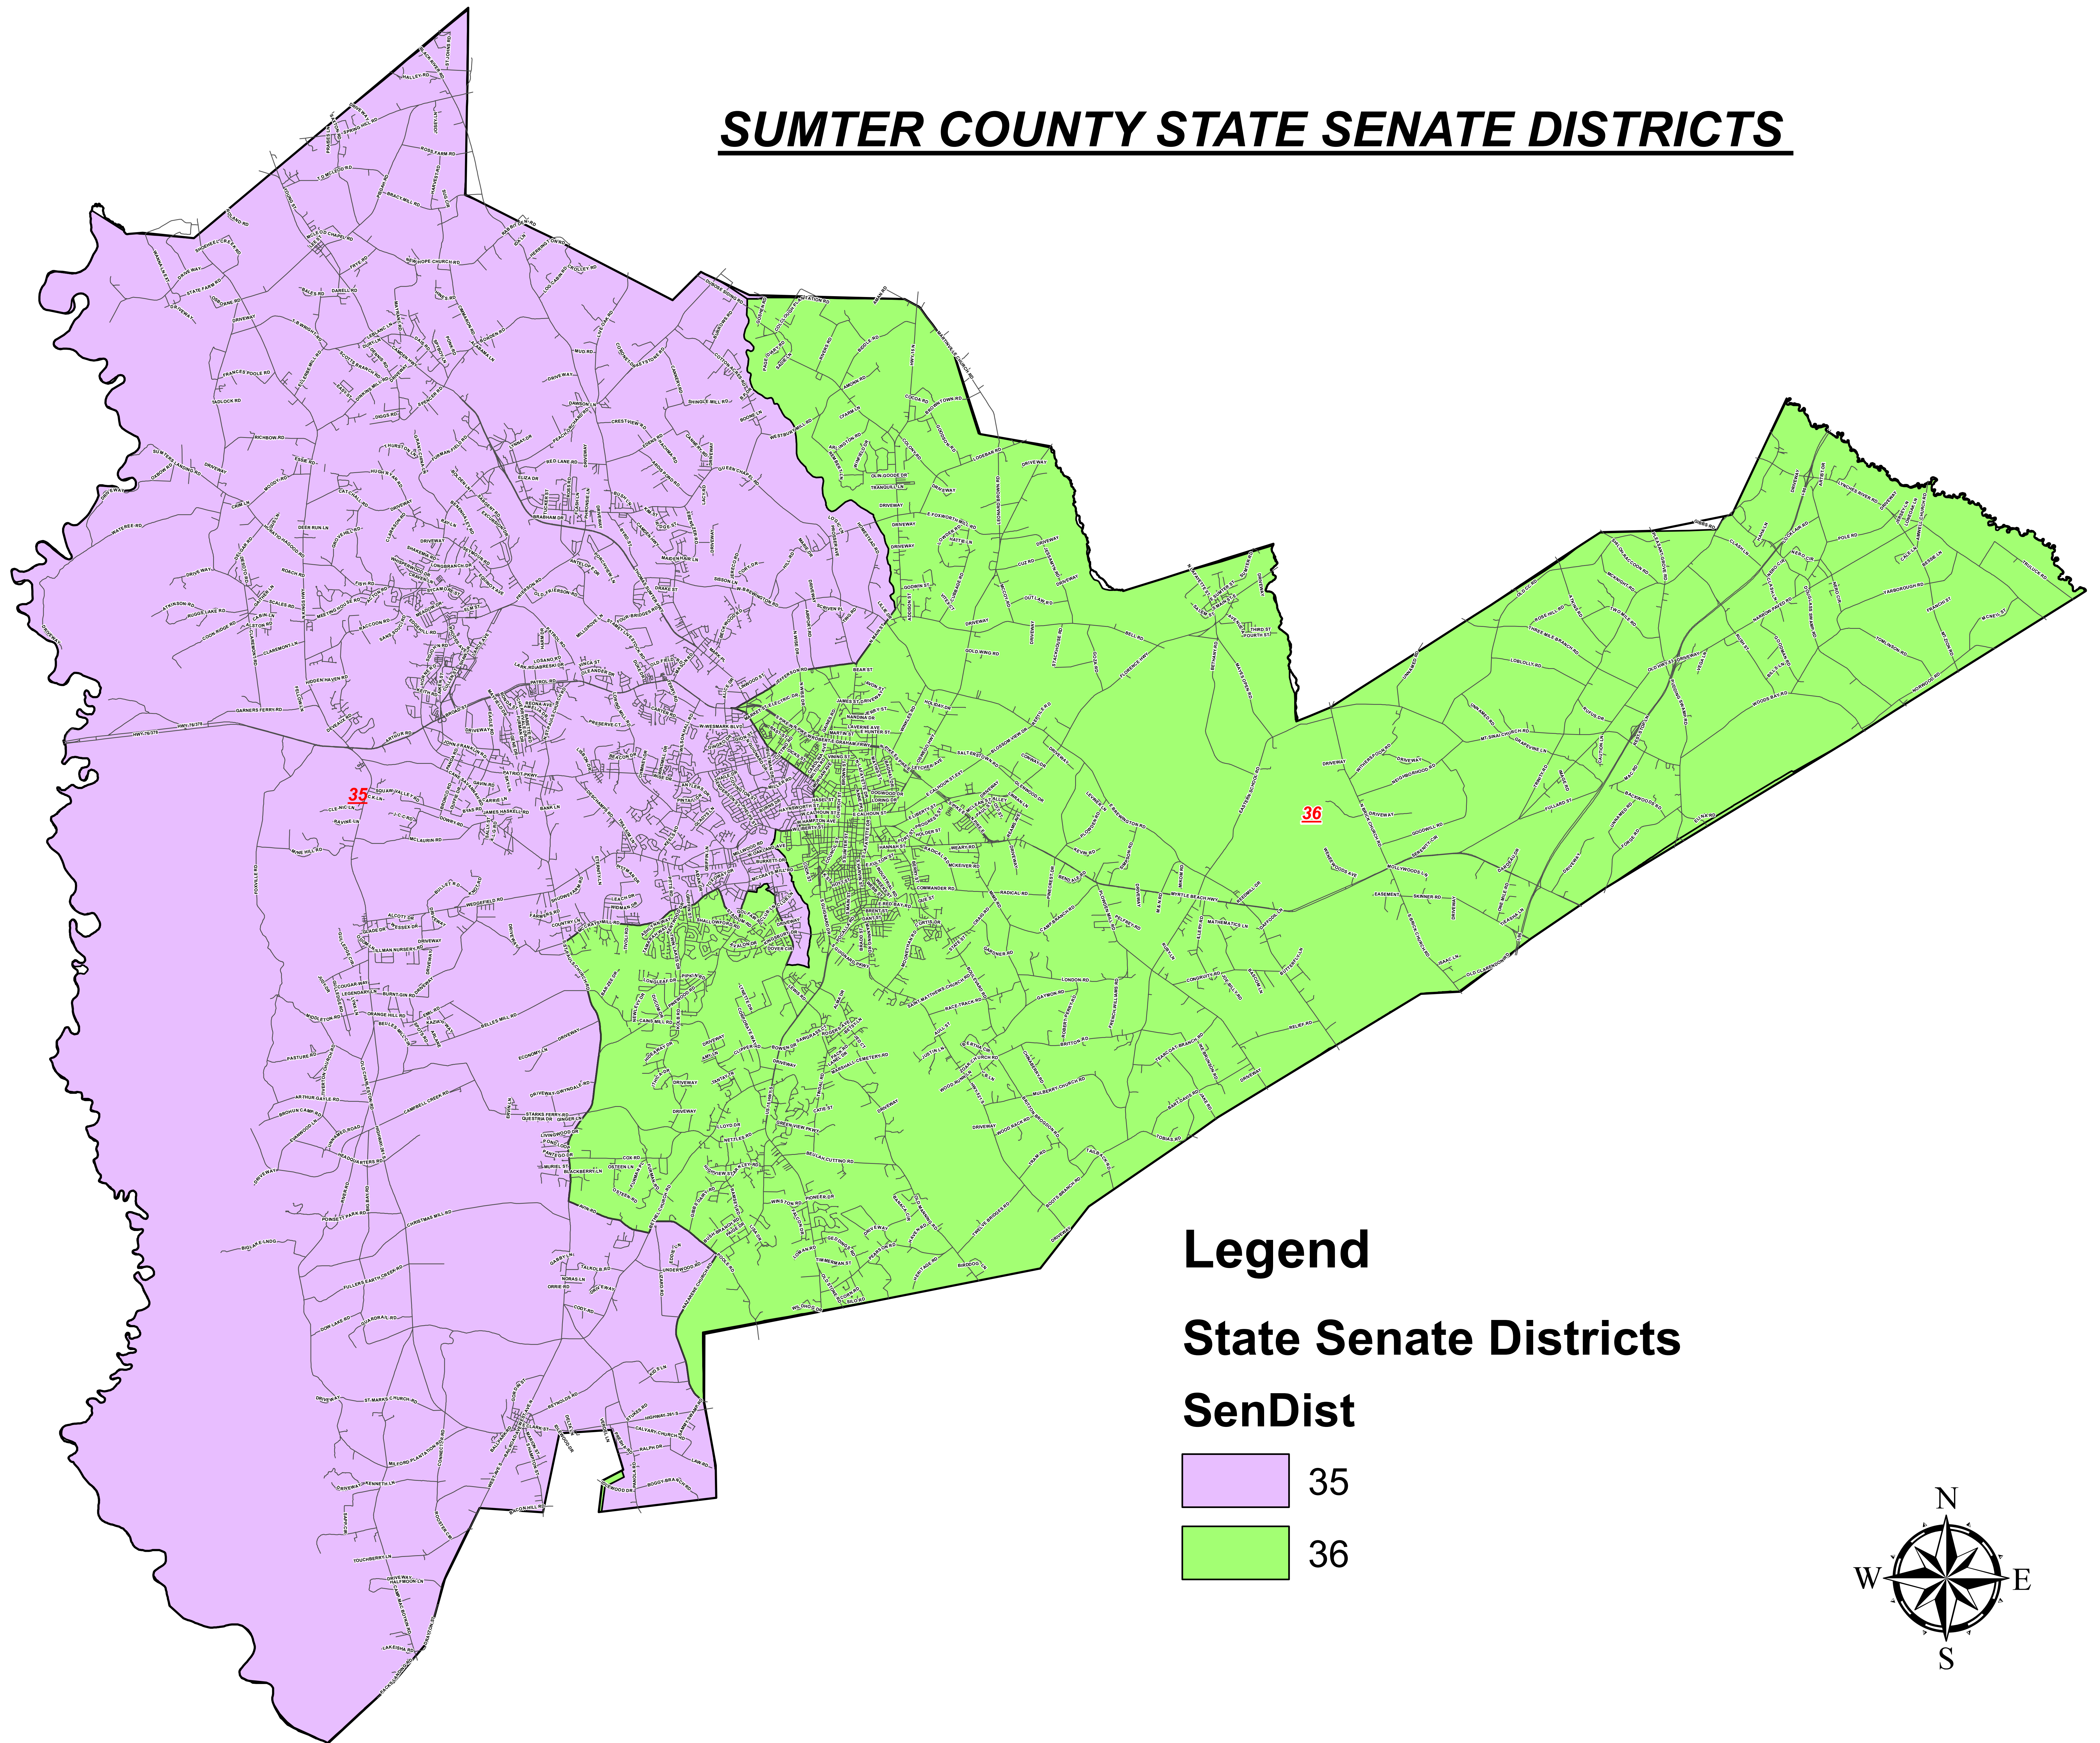

SUMTER COUNTY STATE SENATE DISTRICTS

Legend

State Senate Districts

SenDist

-  35
-  36